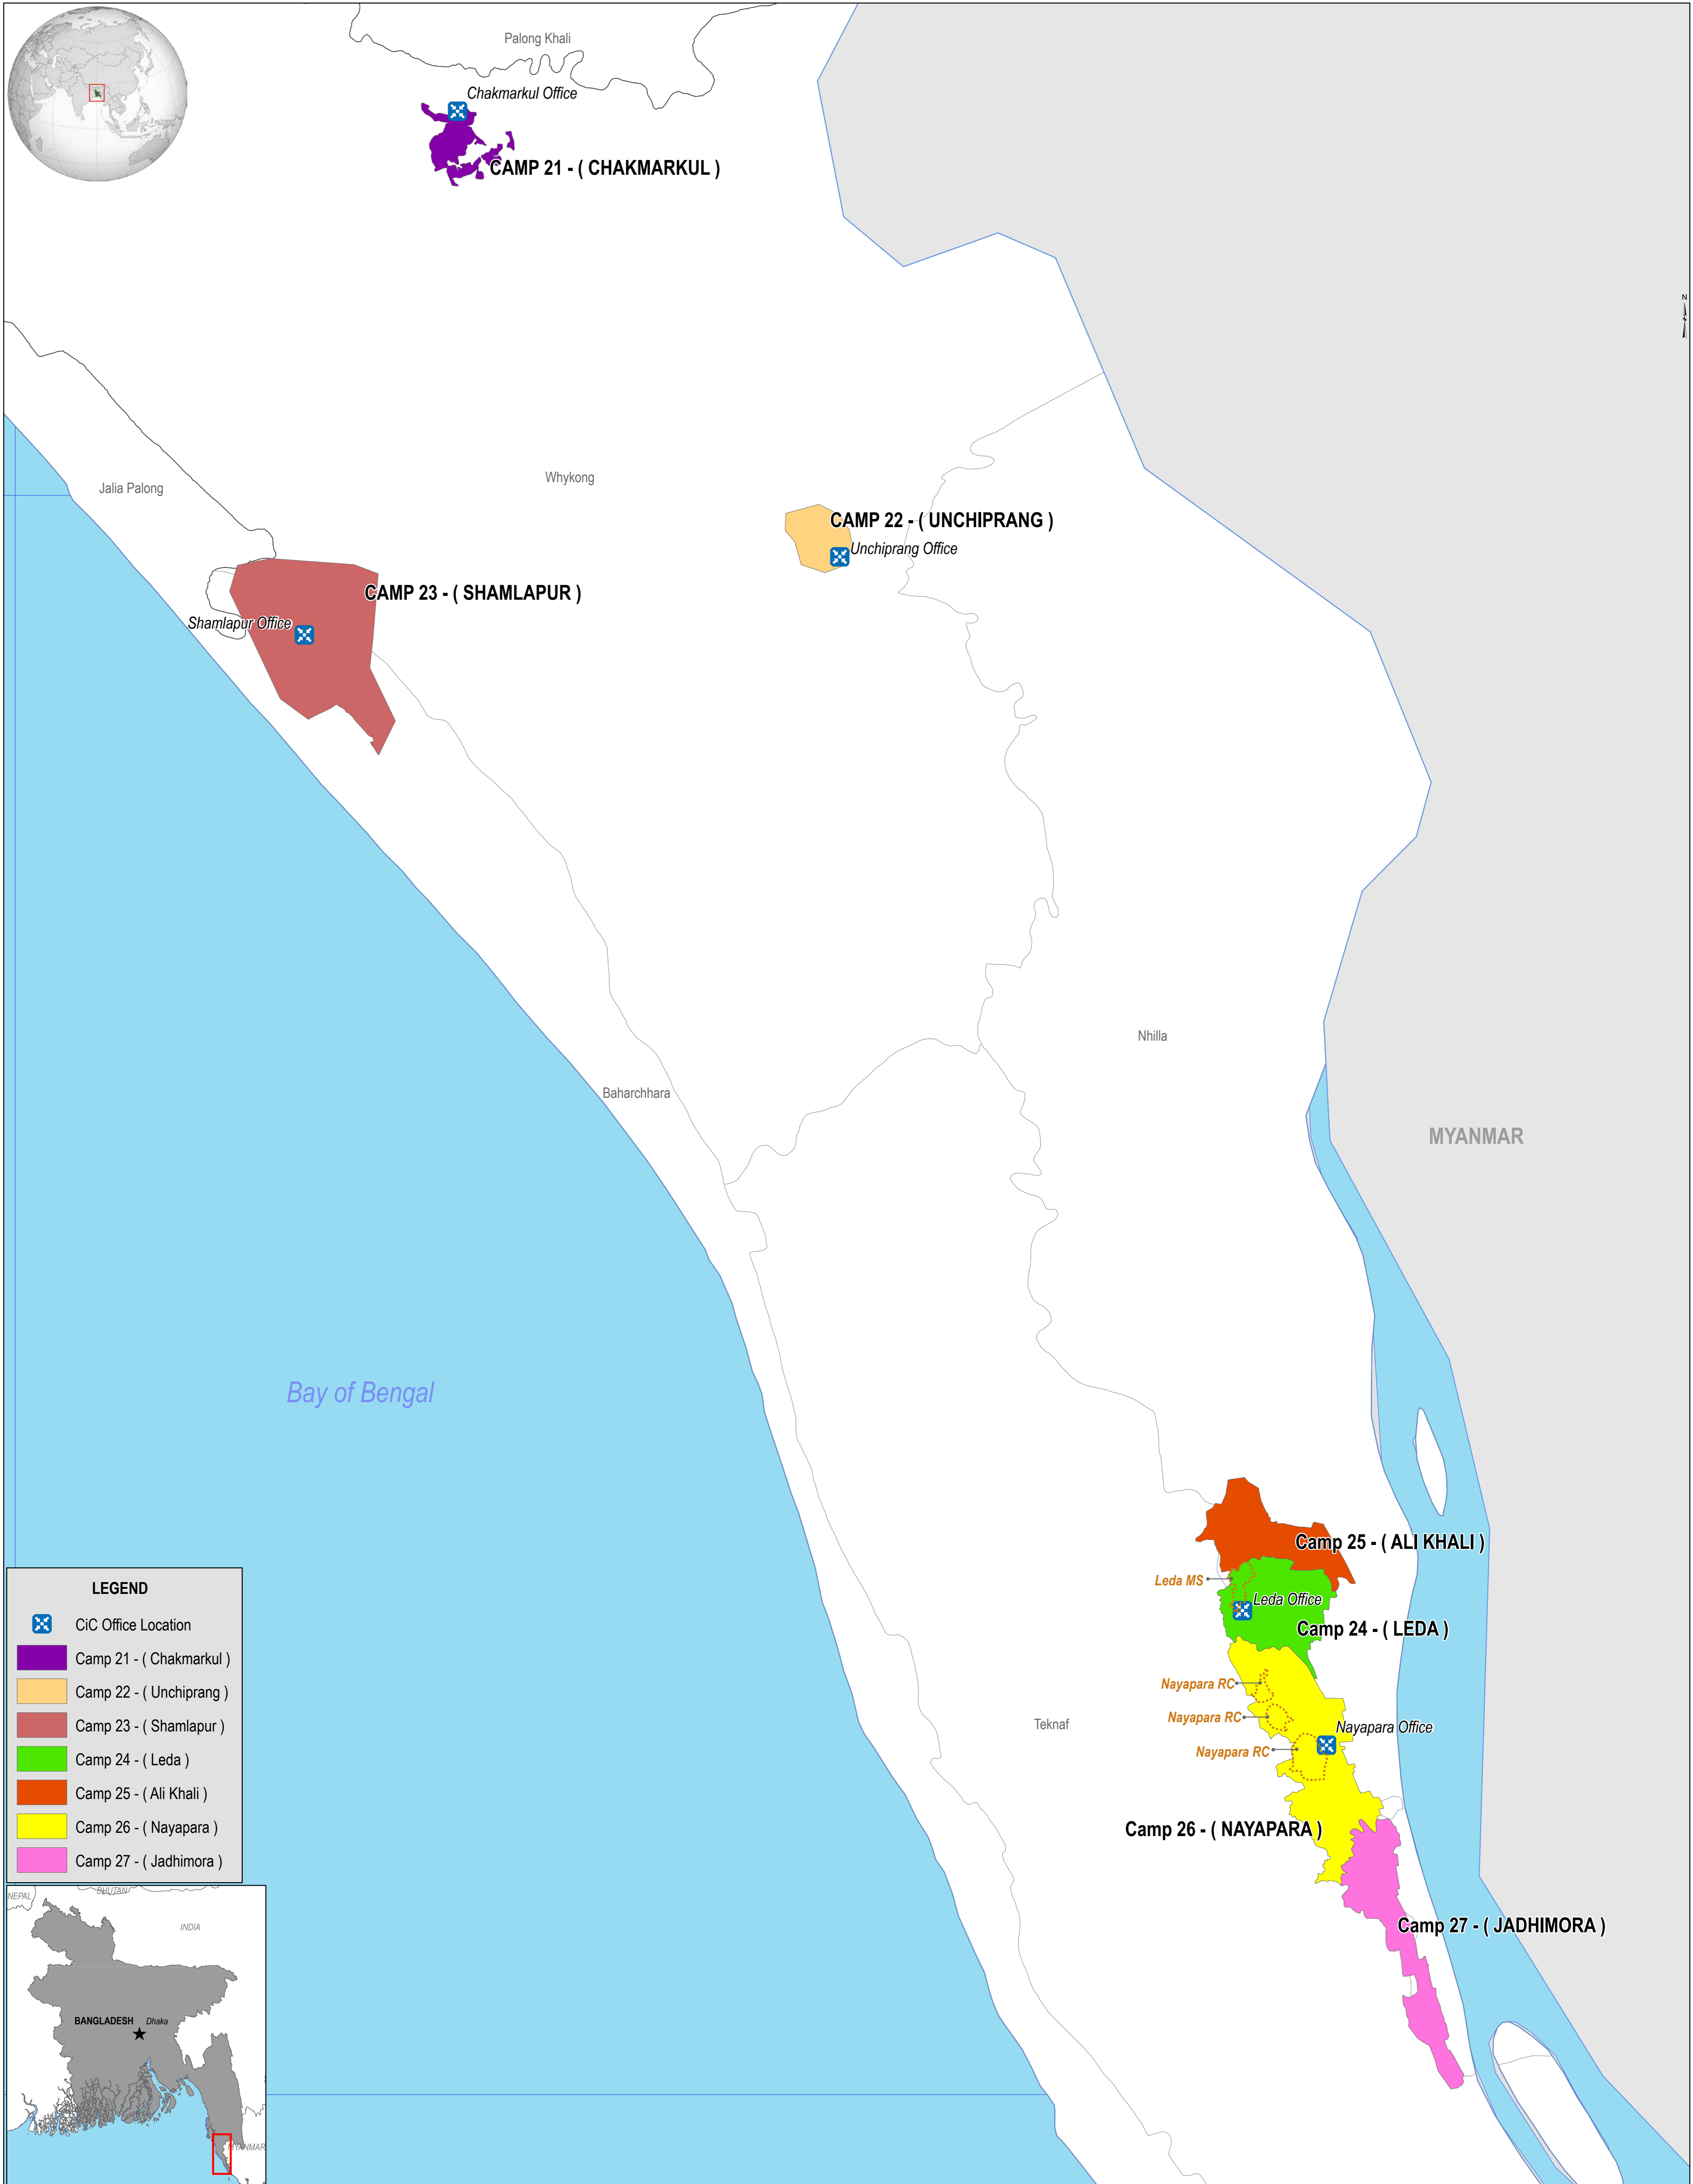

TEKNAF CAMPS MAP

LEGEND

- CiC Office Location
- Camp 21 - (Chakmarkul)
- Camp 22 - (Unchiprang)
- Camp 23 - (Shamlapur)
- Camp 24 - (Leda)
- Camp 25 - (Ali Khali)
- Camp 26 - (Nayapara)
- Camp 27 - (Jadhimora)

Data Sources: UAV Image - NPM / IOM 2018-04-25;
New Site Boundaries - SM Sector;
CiC Office Locations - IOM and UNHCR;
Disclaimer: The boundaries and names shown and the designations used on this map do not imply official endorsement or acceptance by the United Nations.