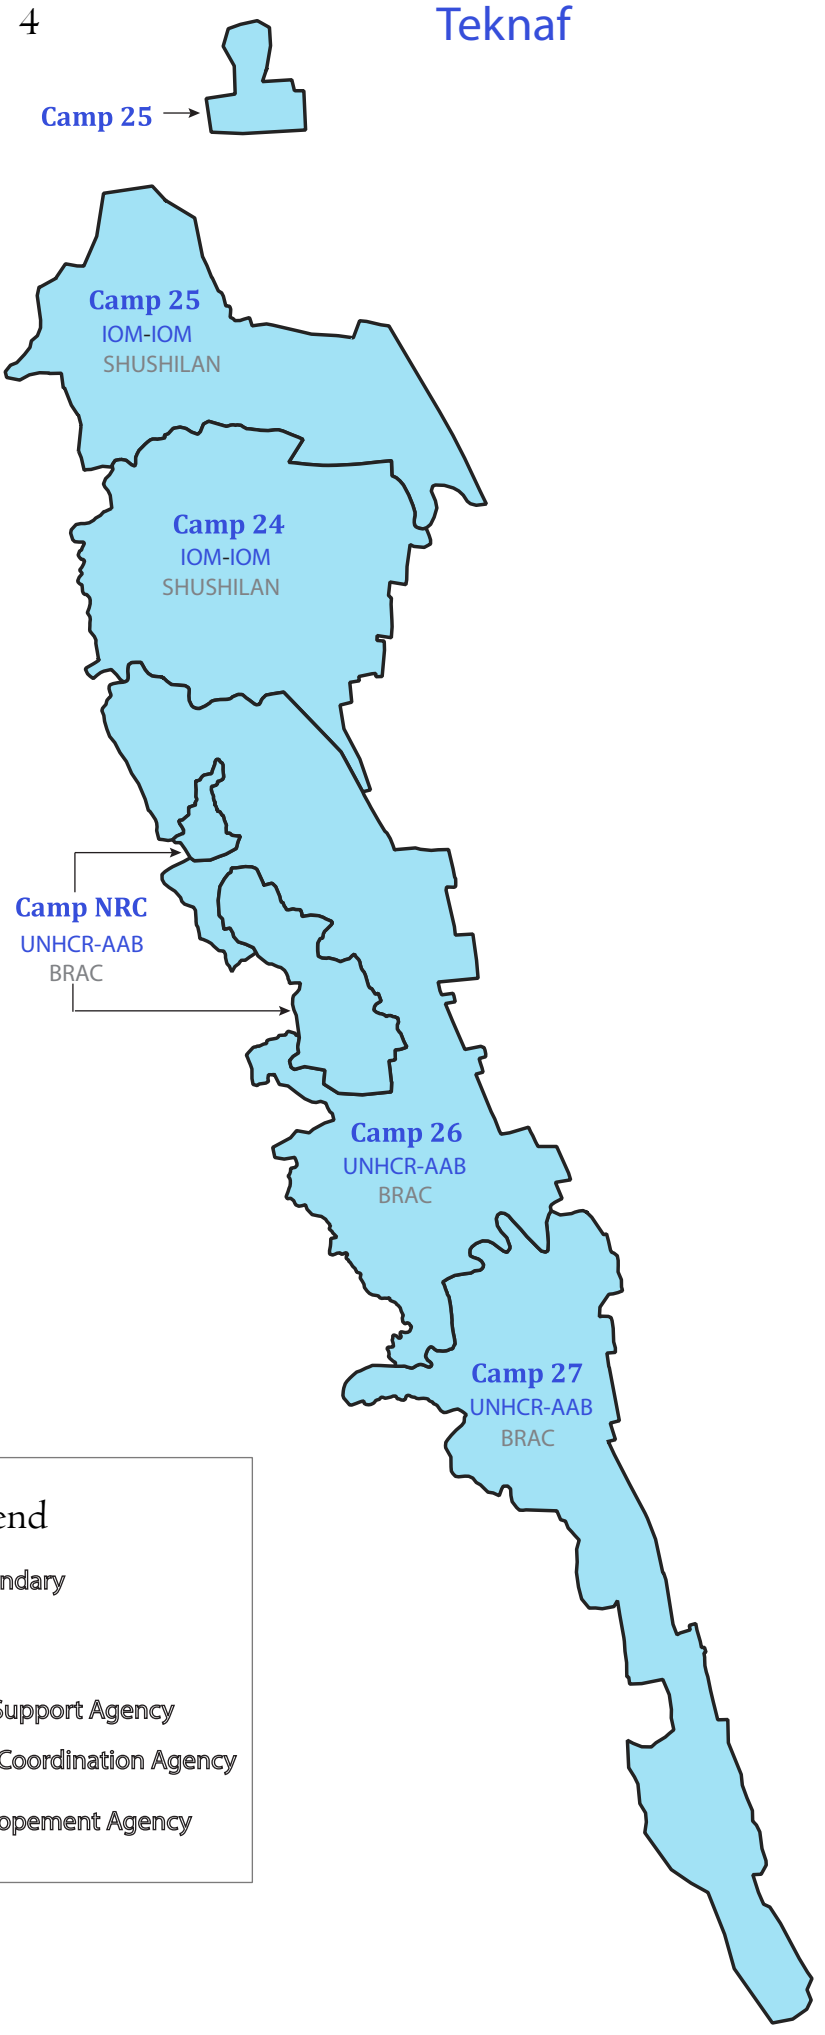

AoR COORDINATION SITE MANAGEMENT & DEVELOPEMENT SUPPORT AGENCIES

Product Title: SMSDAG~2
 Production Date: July 2022
 Population Data: UNHCR June 2022 Factsheet
 Site Boundaries: ISCG & SM Sector

Disclaimer: The map is for illustration purpose only.
 Boundaries and names shown on this map do not
 imply official endorsement or acceptance by UN.

Kutupalong

Teknaf

Chakmakul

Unchiprang