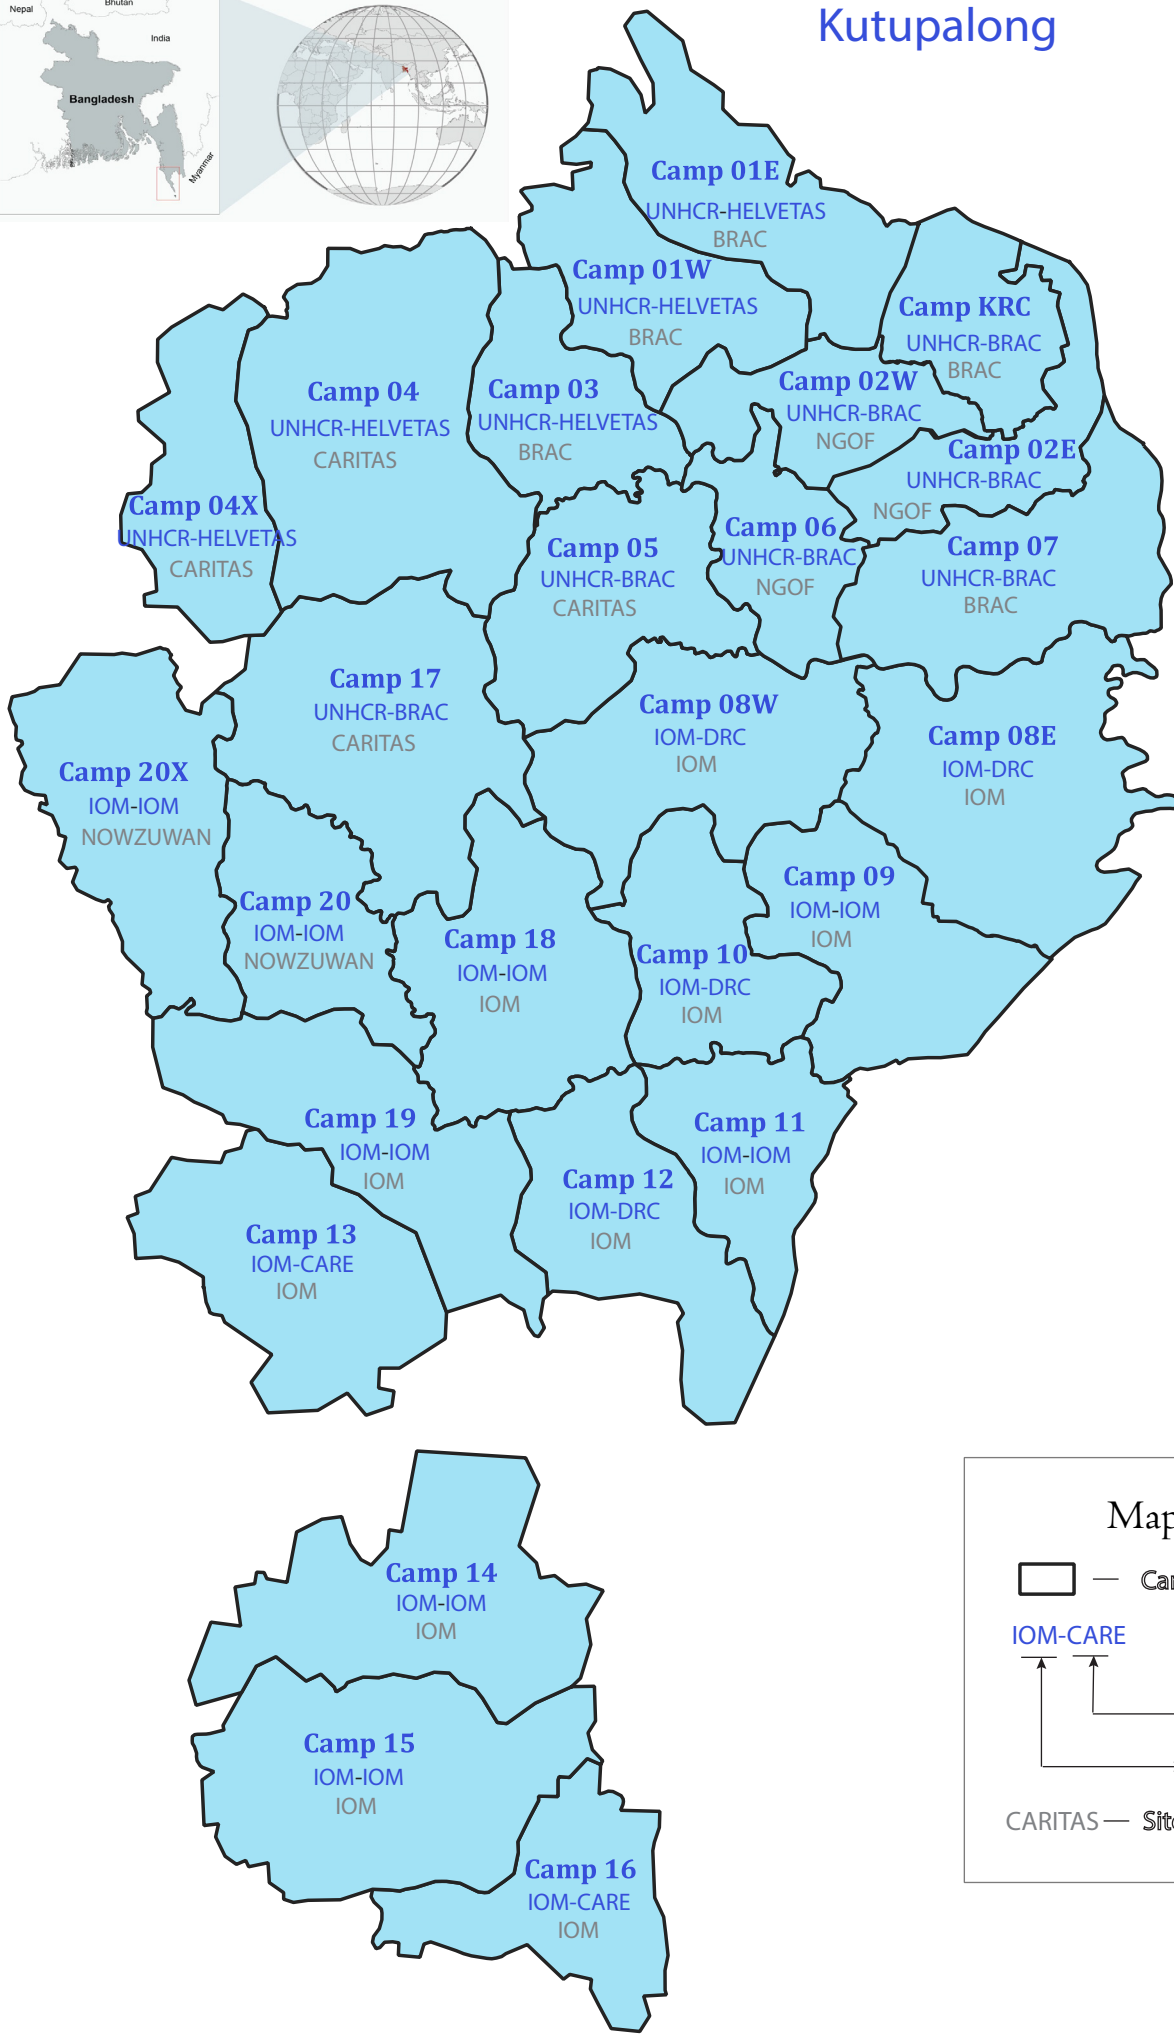

AoR COORDINATION SITE MANAGEMENT & DEVELOPEMENT SUPPORT AGENCIES

Product Title: SMSDAG~2
 Production Date: July 2022
 Population Data: UNHCR June 2022 Factsheet
 Site Boundaries: ISCG & SM Sector

Disclaimer: The map is for illustration purpose only.
 Boundaries and names shown on this map do not
 imply official endorsement or acceptance by UN.

Kutupalong

Teknaf

Chakmakul

Unchiprang